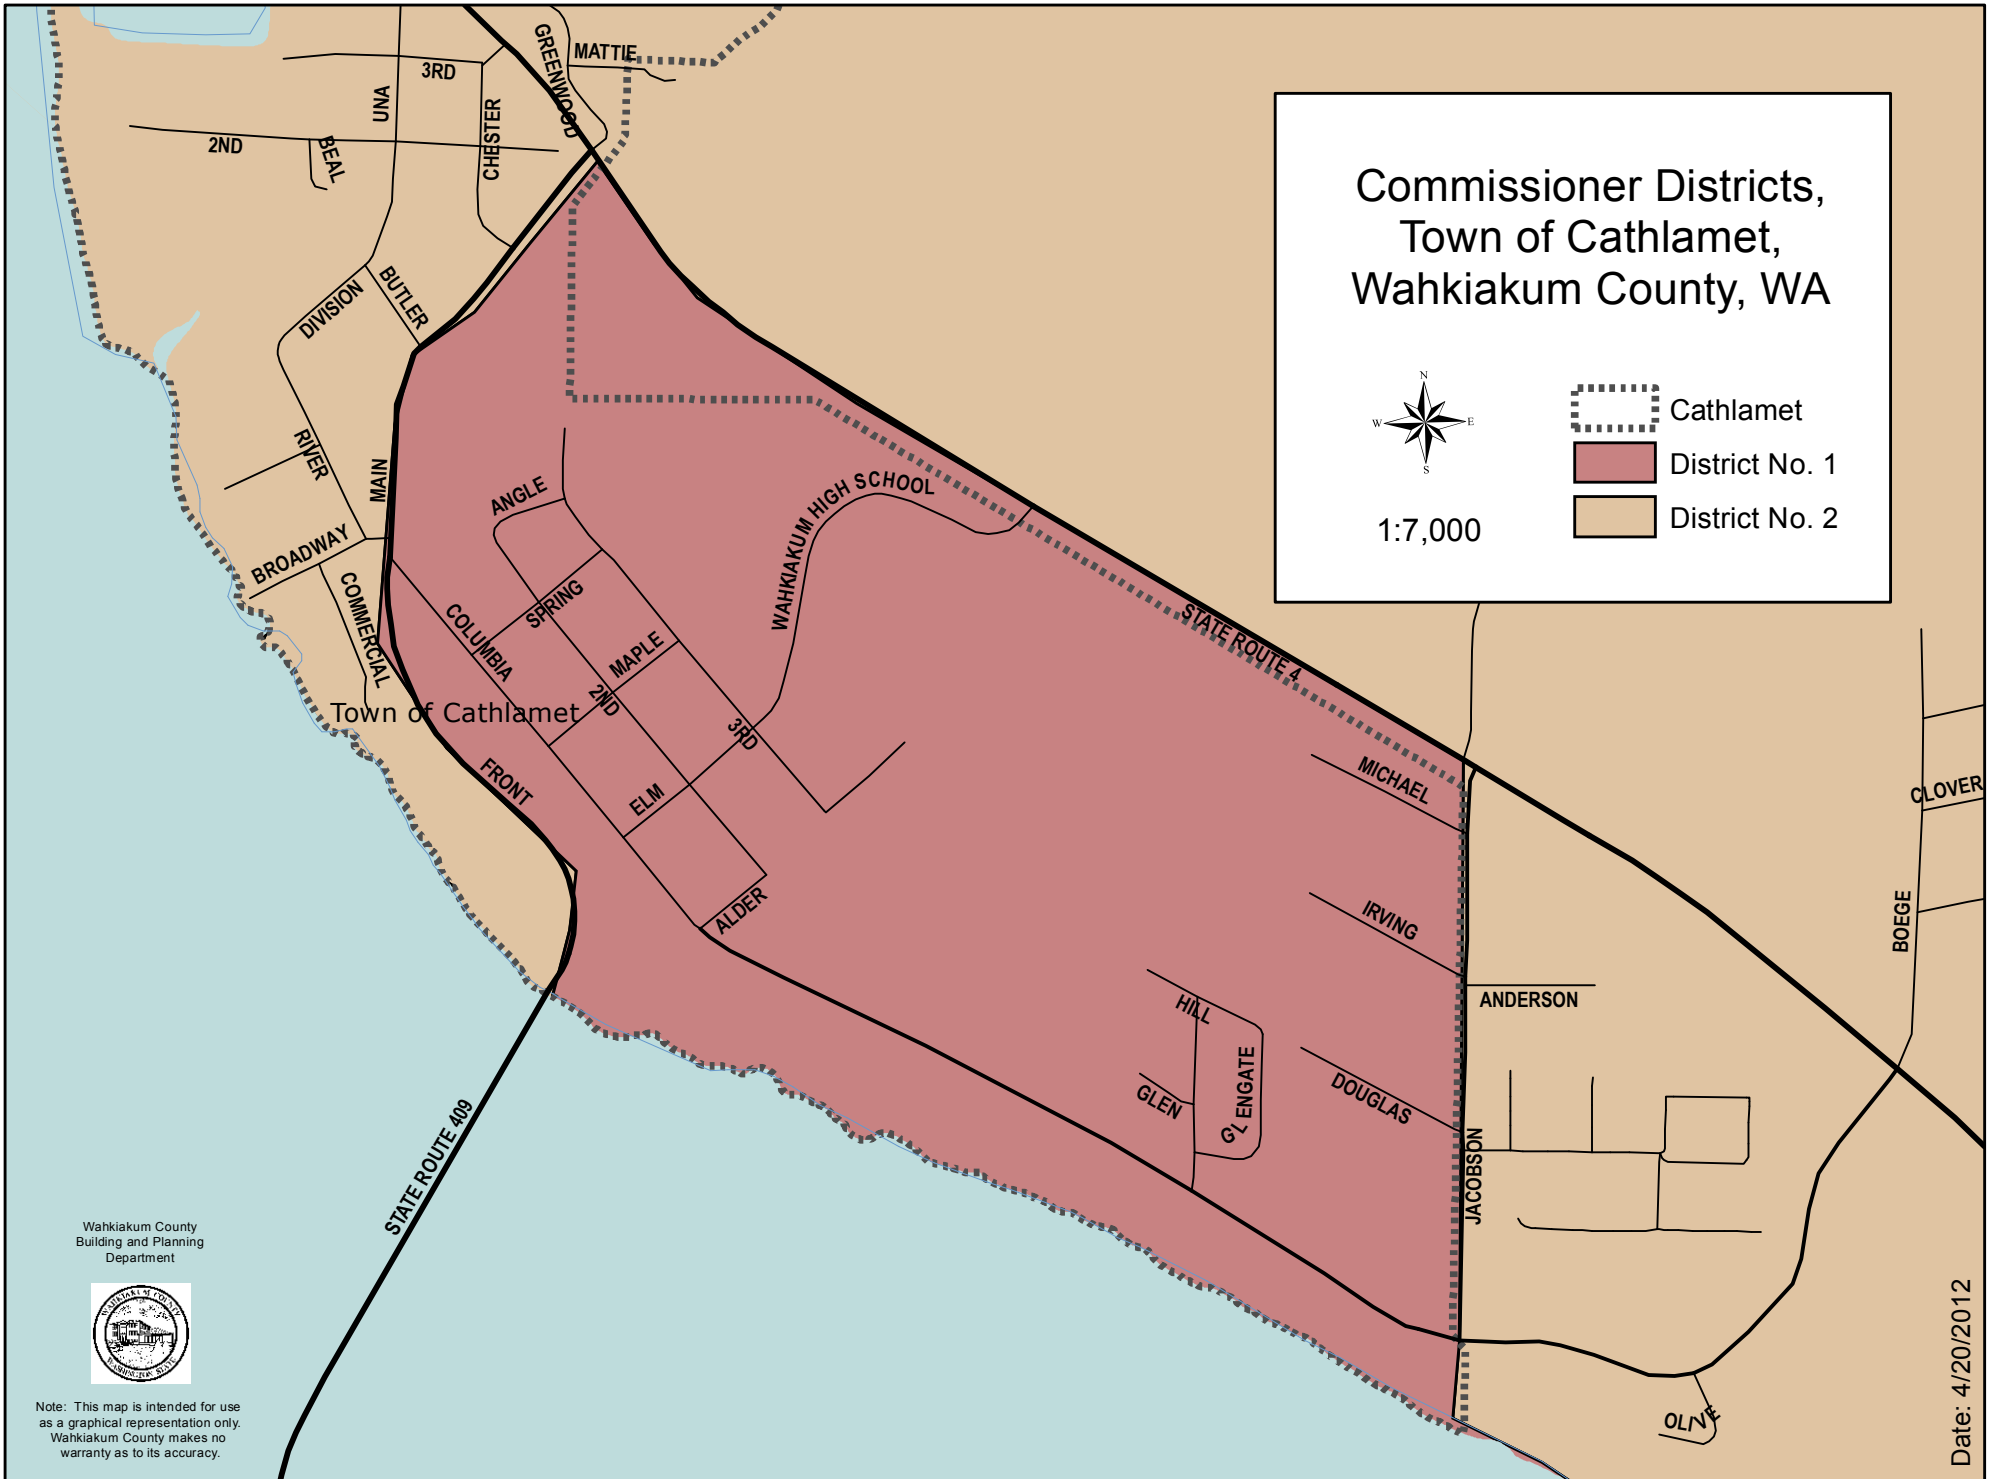

Commissioner Districts, Town of Cathlamet, Wahkiakum County, WA

1:7,000

Cathlamet

District No. 1

District No. 2

Wahkiakum County
Building and Planning
Department

Date: 4/20/2012